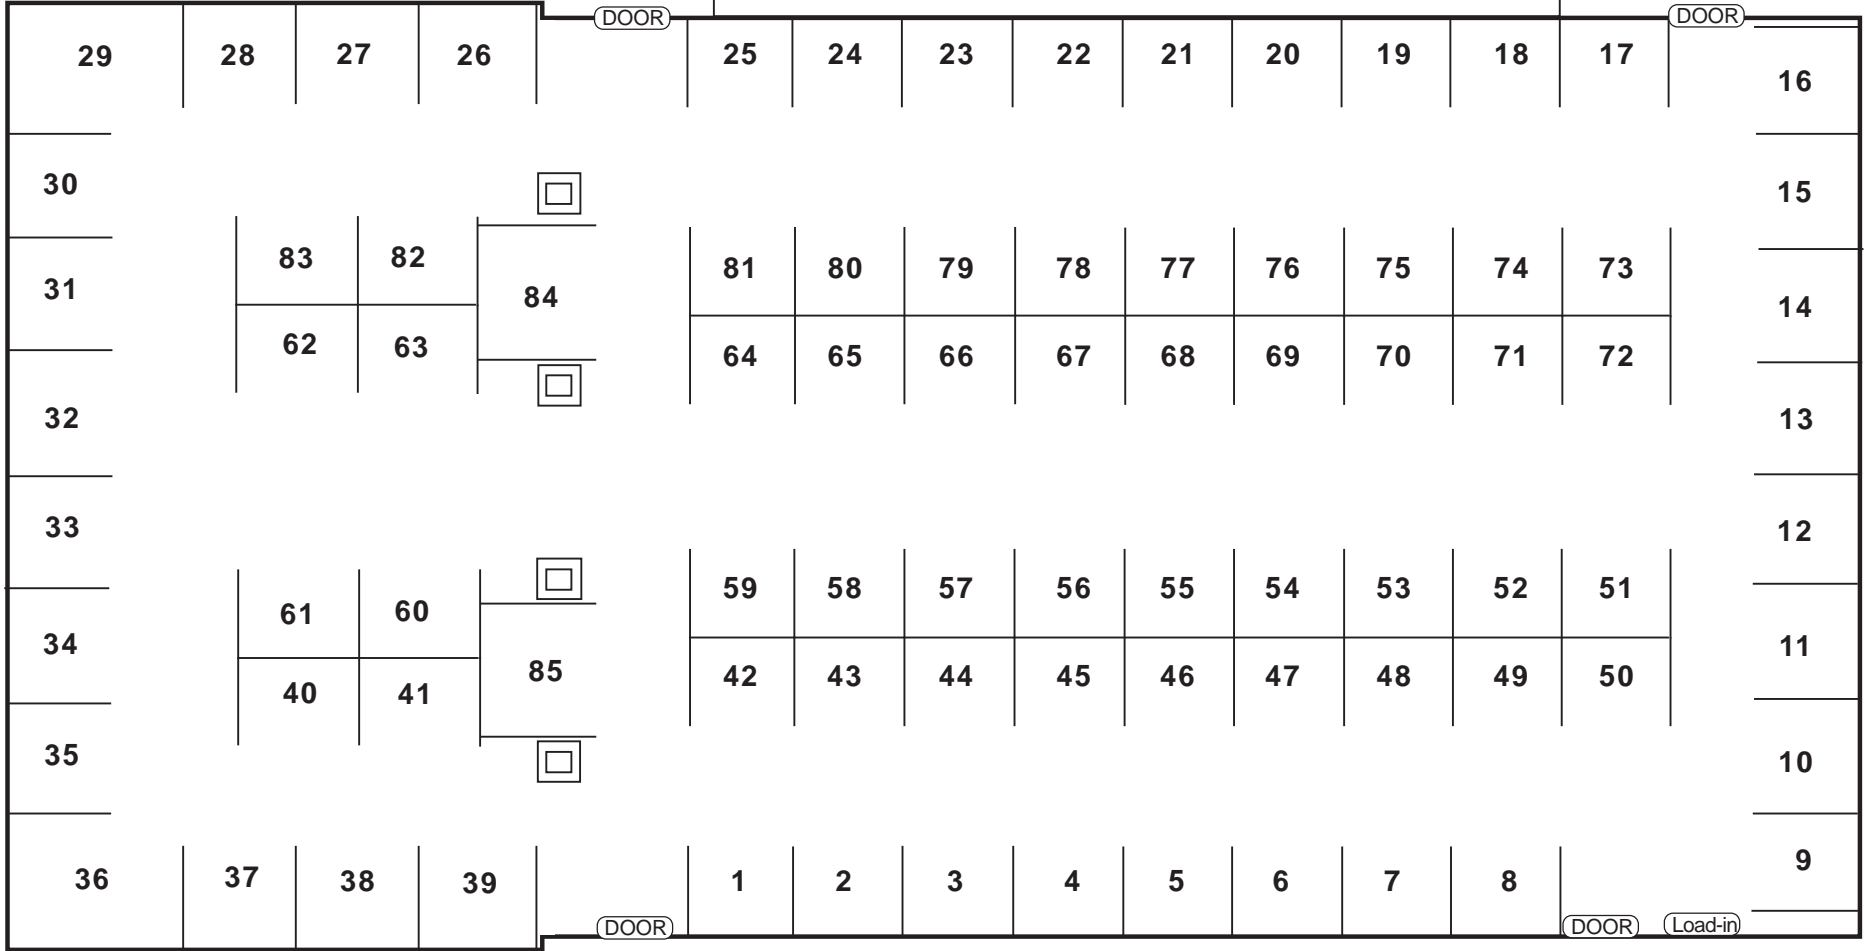

**Spartanburg Memorial Auditorium/Arena
Trade Show Set-Up**

KITCHEN

NOT TO SCALE:
Drawn for dimensional
purposes only

Trade Show Set-up for 85
10' W X 8' D Booths

OFFICES