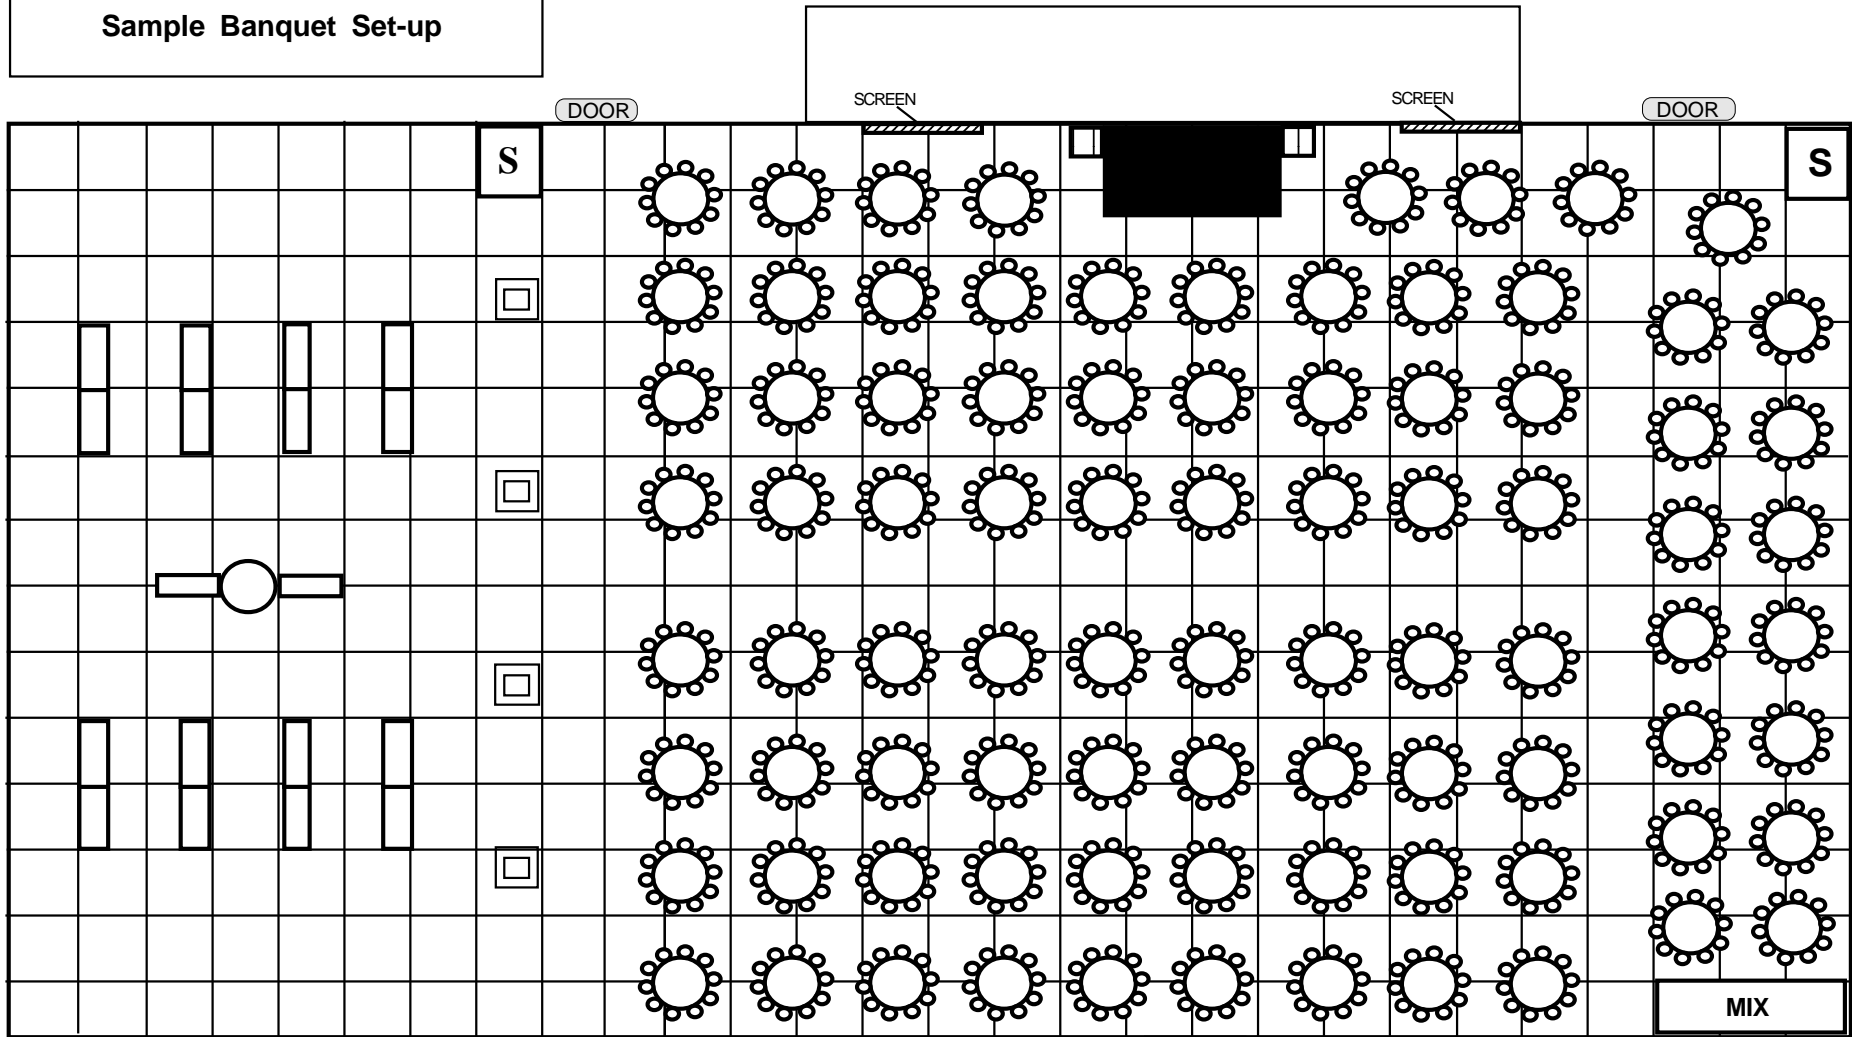

Sample Banquet Set-up

NOT TO SCALE:
Drawn for dimensional
purposes only

**Set up for 850 using 85
rounds with 10 per table
and a 16' W x 8' D Stage.**

OFFICES

MIX

LOAD IN